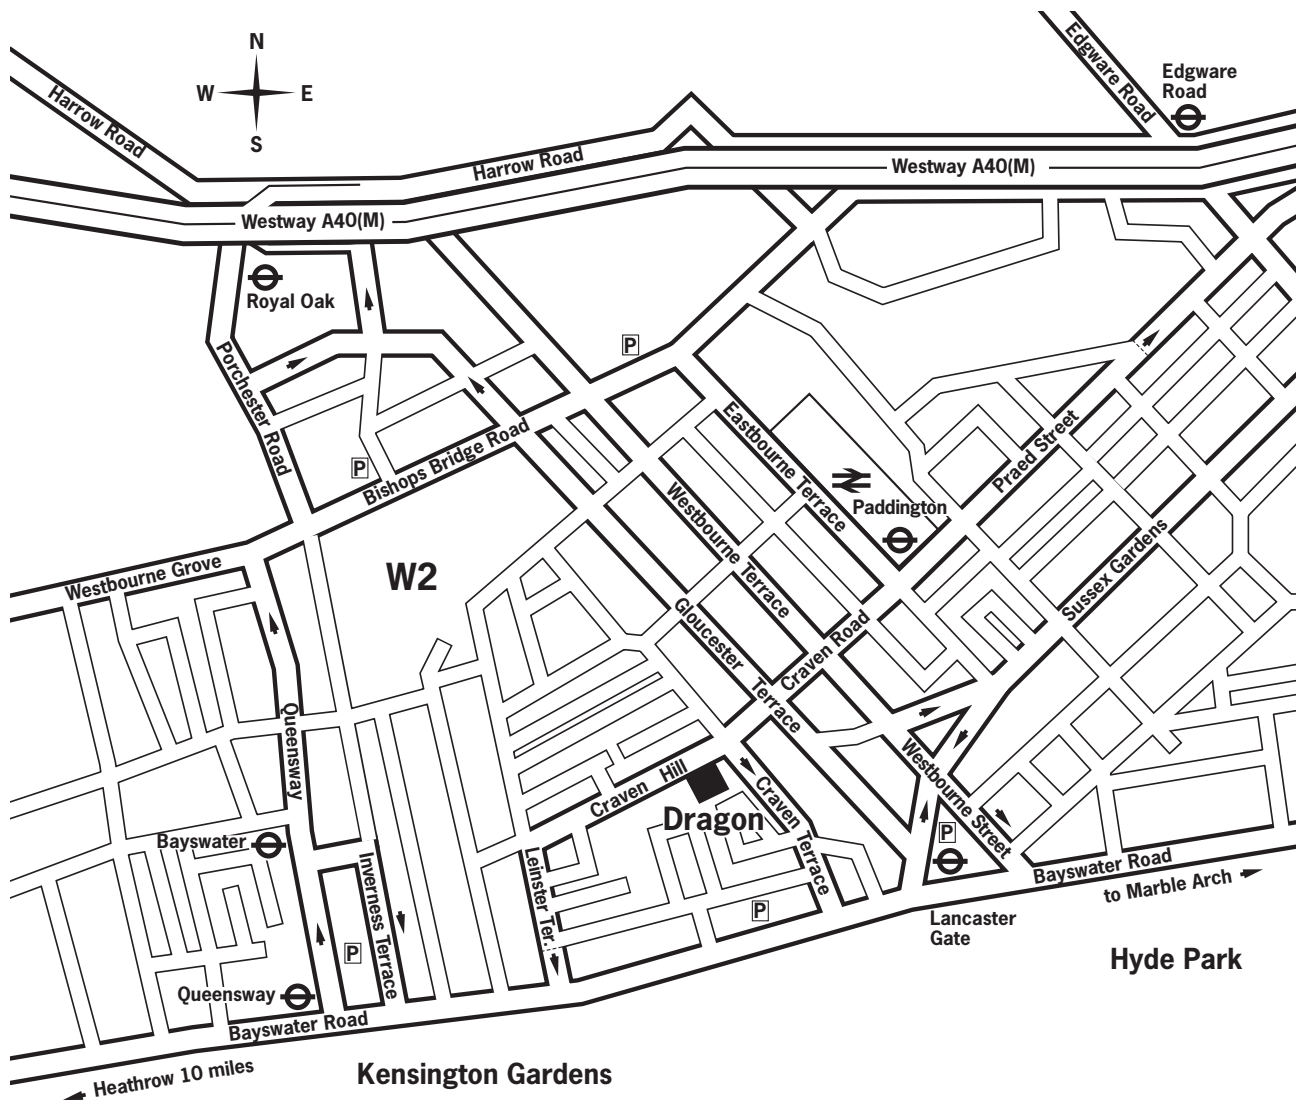

## Directions to Dragon

If driving east on the A40(M) take the West End/Paddington exit into Westbourne Terrace, straight down to Bayswater Road (no right turn to Craven Hill) and follow the Bayswater Road directions below.

If driving west on the A40 take the Paddington exit into Bishops Bridge Road and then left into Gloucester Terrace.

If driving from the Bayswater Road turn into Sussex Gardens and then take an immediate left into Gloucester Terrace.

### Nearest tube stations

**Paddington** British Rail, Heathrow Express, District, Circle, Hammersmith & City and Bakerloo lines: 5 minutes walk

**Lancaster Gate** Central line: 4 minutes walk

[www.dragonbrands.com](http://www.dragonbrands.com)